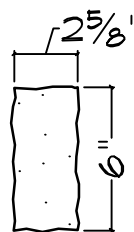

○ CULTURED STONE® TUSCAN LINTEL @ HEAD

SCALE: N.T.S.

COPYRIGHT 2006 Owens Corning

detail is set to display properly using
Architxt.shx font

csd_tr_lintelhead
issued 04/21/2006

FRONT

SIDE

TUSCAN LINTEL PROFILE